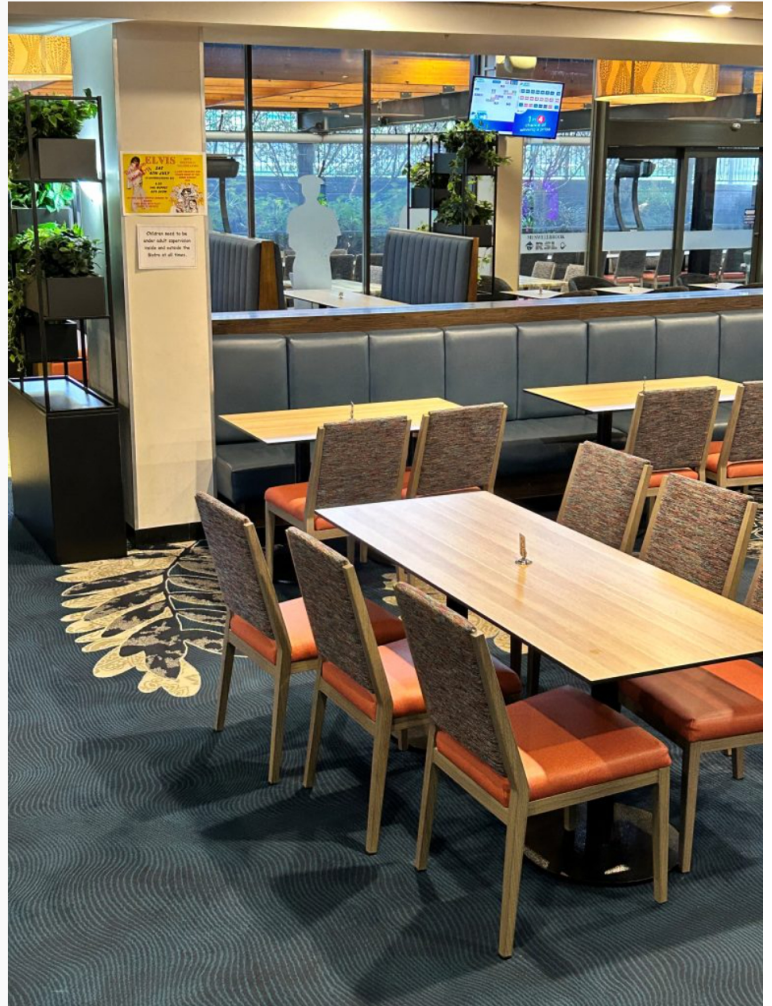

**WHAT ARE YOU
REALLY GAMBLING WITH?**
For free and confidential support call 1800 858 858
or visit gambinghelponline.org.au

Links

- [Important Notice](#)
- [Member Rights Notice](#)
- [Club Grants Website](#)
- [Club Grants List](#)

Privacy

- [Privacy Policy](#)

Social

- [Facebook](#)